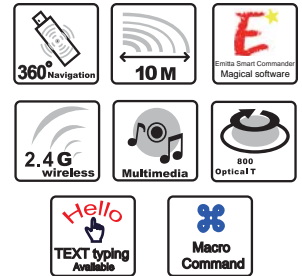

Versatile Multimedia Remote RM-518 plus

Search:

www.focus.com.tw

- Compatible with Windows 2000 / Windows XP/ Windows Vista / windows 7 .
- Hot-Key Remappable for all Applications
- Keyboard symbol Table Typing
- Quick Launch & Macro Command
- Emulate Cell-Phone Message Typing
- 2.4GHz Wireless, 360-Degree Navigation, USB Receiver
- MCE Keys: My Music, My Video, My Picture, My TV, Guide...etc
- Optical Trackball + 2 Mouse Keys + 45 function Keys (Remappable)
- Size: 17.8 x 5 x 3.2cm (L x W x H)